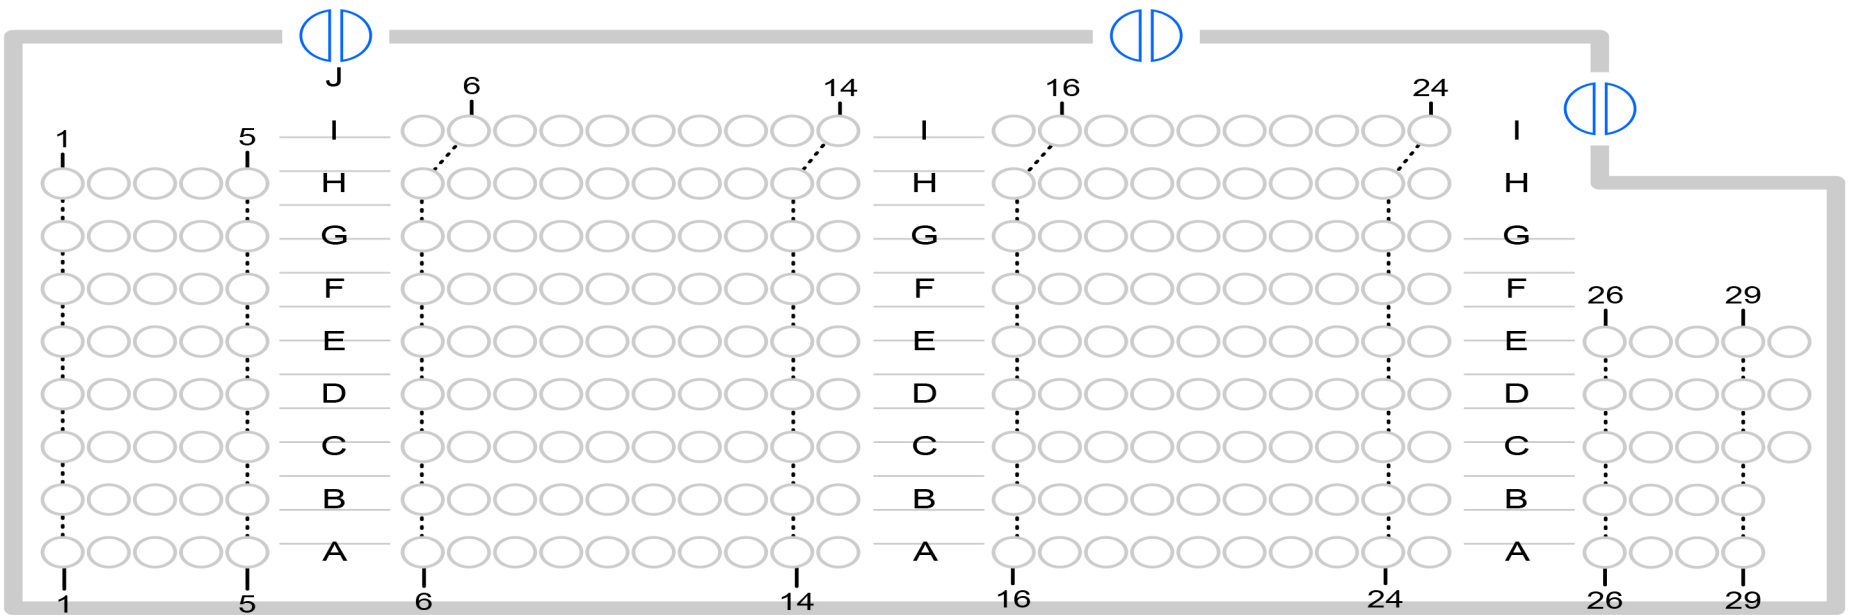

# Balcony

## BALCONY

↑  
To Stage 74'  
↓

**SeatMap Key**

Exit/Entry

POWERED BY  
**SABO**

## ORCHESTRA

**SeatMap Key**

Exit/Entry

Accessible Seating

POWERED BY  
**SABO**