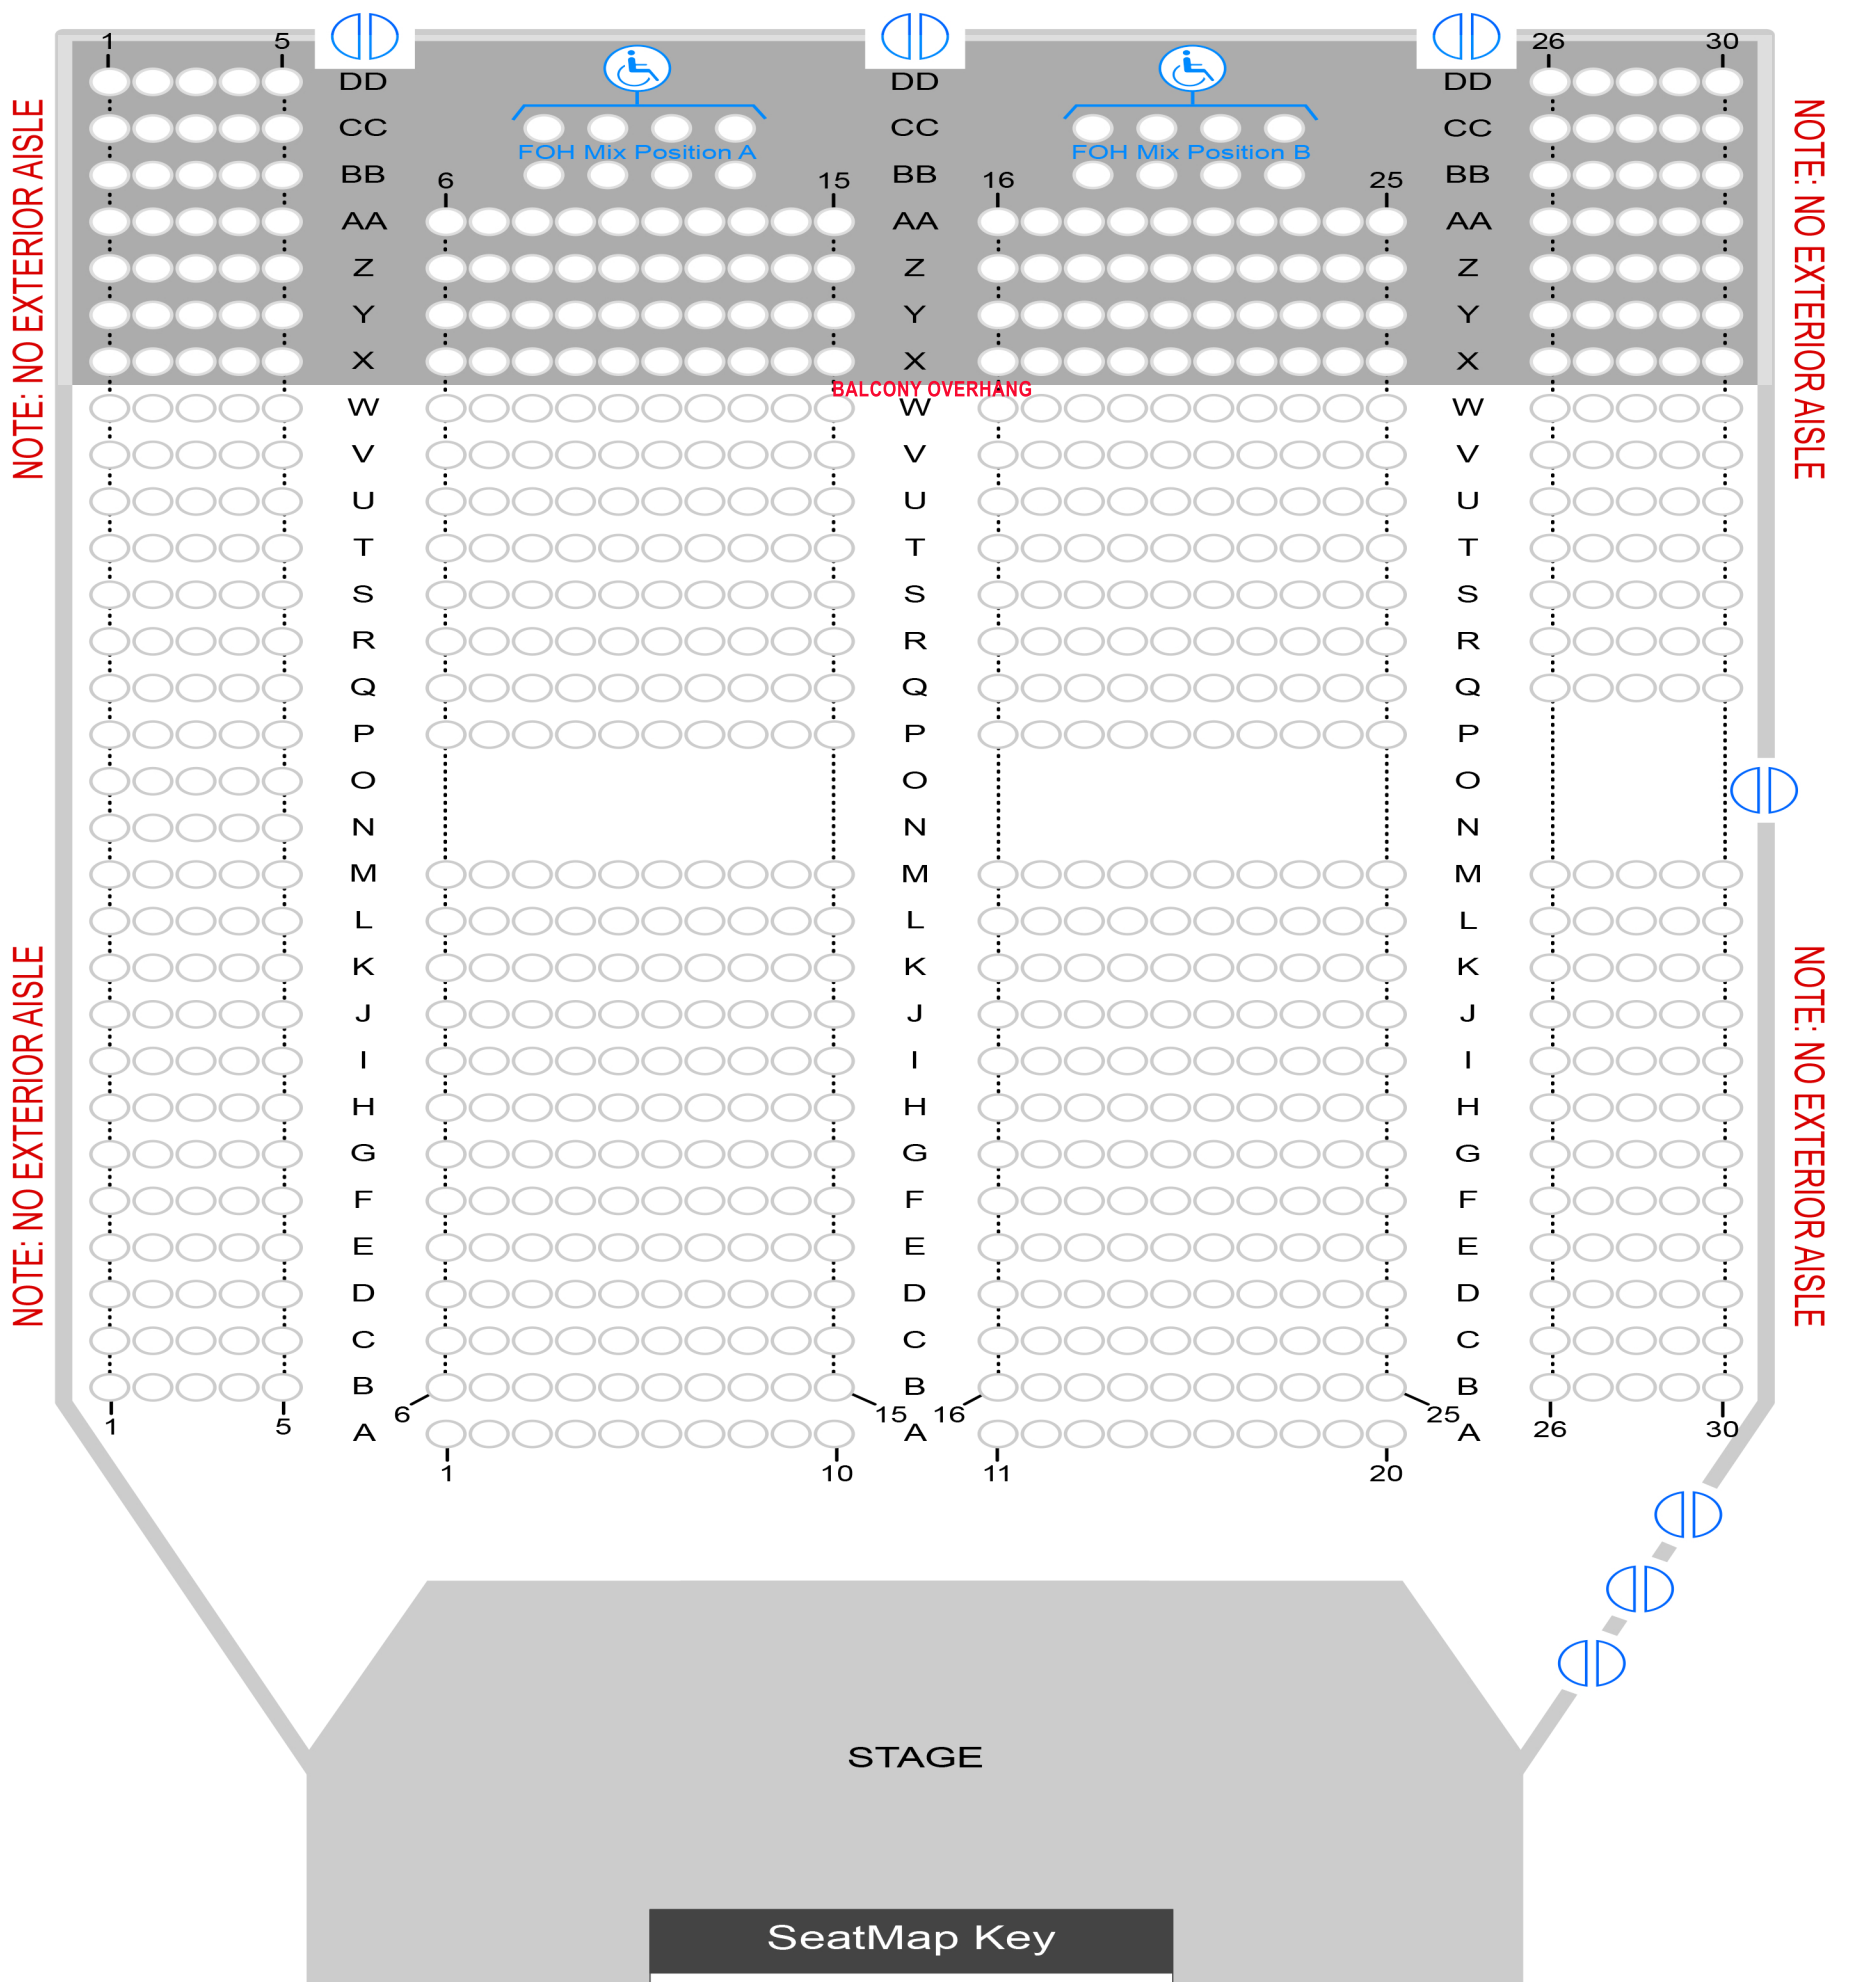

## BALCONY

↑  
To Stage 74'  
↓

**SeatMap Key**

Exit/Entry

POWERED BY  
**SABO**

## ORCHESTRA

**SeatMap Key**

Exit/Entry

Accessible Seating

POWERED BY  
**SABO**